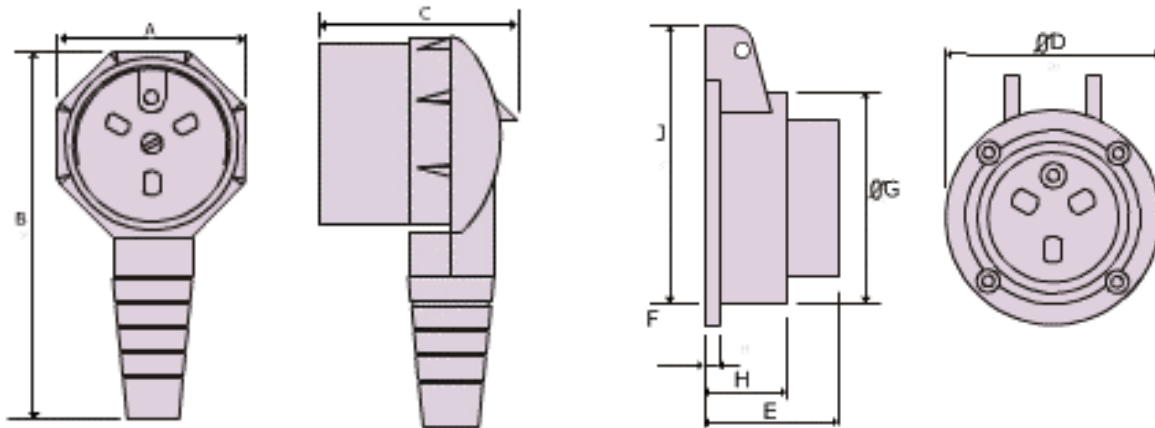

### SAFEST DESIGN

- Modern mono-block construction eliminating cumbersome assembly  
Non reversible i.e different circuits cannot be accidentally interconnected
- Cable clamp on entry point of plug prevents undue pressure on cable connection.
- Scraping earth feature ensures that the earth connection is made before and broken after the main circuit connection.
- Deeply recessed contact tubes in the sockets keep you safe from accidentally touching the live socket terminals.

### Technical Specification And Data

**KEW** plugs & sockets confirm to BS : 4343 - 1998

Rating (Amps)	Voltage (Volts)	No. of Poles	List Nos.		* Max HP For Rated Voltage	Recommended MCB Protection
			Plugs	Sockets		
10A	240V	2P + E	PS12P	PS12S	3.5HP, 240V	16A
20A	240V	2P + E	PS22P	PS22S	6.0HP, 240V	25A
20A	440V	3P + E	PS23P	PS23S	12.5HP, 415V	25A
30A	440V	3P + E	PS33P	PS33S	20.0HP, 415V	32A

### OVERALL DIMENSIONS (in mm)

List Nos.	A	B	C	D	E	F	G	H	J	K	L	M	N	P	Q	R <sup>0</sup>
PS12	45	102	44	60	28	4	48	16	71	4	51	36	2	9	26	180
PS22	57	112	56	73	39	5	57	21	86	4	60	43	2	10	40	180
PS23	57	112	54	78	40	5	63	25	88	4	66	47	3	15	47	120
PS33	68	145	77	87	42	6	72	24	102	5	75	53	3	19	44	60