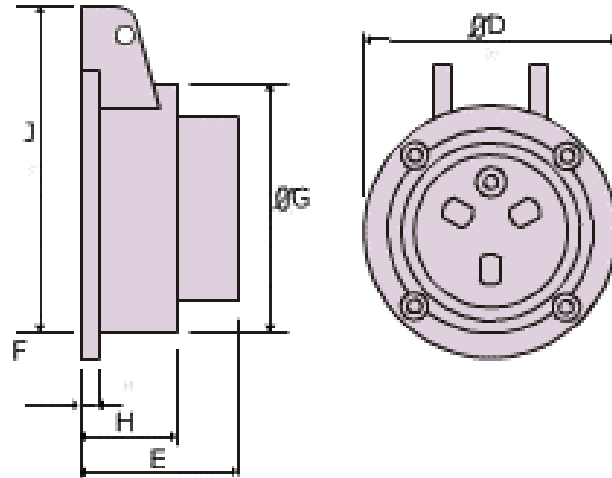

### SAFEST DESIGN

- Modern mono-block construction eliminating cumbersome assembly  
Non reversible i.e different circuits cannot be accidentally interconnected
- Cable clamp on entry point of plug prevents undue pressure on cable connection.
- Scraping earth feature ensures that the earth connection is made before and broken after the main circuit connection.
- Deeply recessed contact tubes in the sockets keep you safe from accidentally touching the live socket terminals.

### Technical Specification And Data

**KEW** plugs & sockets confirm to BS : 4343 - 1998

Rating (Amps)	Voltage (Volts)	No. of Poles	List Nos.		* Max HP For Rated Voltage	Recommended MCB Protection
			Plugs	Sockets		
10A	240V	2P + E	PS12P	PS12S	3.5HP, 240V	16A
20A	240V	2P + E	PS22P	PS22S	6.0HP, 240V	25A
20A	440V	3P + E	PS23P	PS23S	12.5HP, 415V	25A
30A	440V	3P + E	PS33P	PS33S	20.0HP, 415V	32A

### OVERALL DIMENSIONS (in mm)

List Nos.	A	B	C	D	E	F	G	H	J	K	L	M	N	P	Q	R <sup>0</sup>
PS12	45	102	44	60	28	4	48	16	71	4	51	36	2	9	26	180
PS22	57	112	56	73	39	5	57	21	86	4	60	43	2	10	40	180
PS23	57	112	54	78	40	5	63	25	88	4	66	47	3	15	47	120
PS33	68	145	77	87	42	6	72	24	102	5	75	53	3	19	44	60